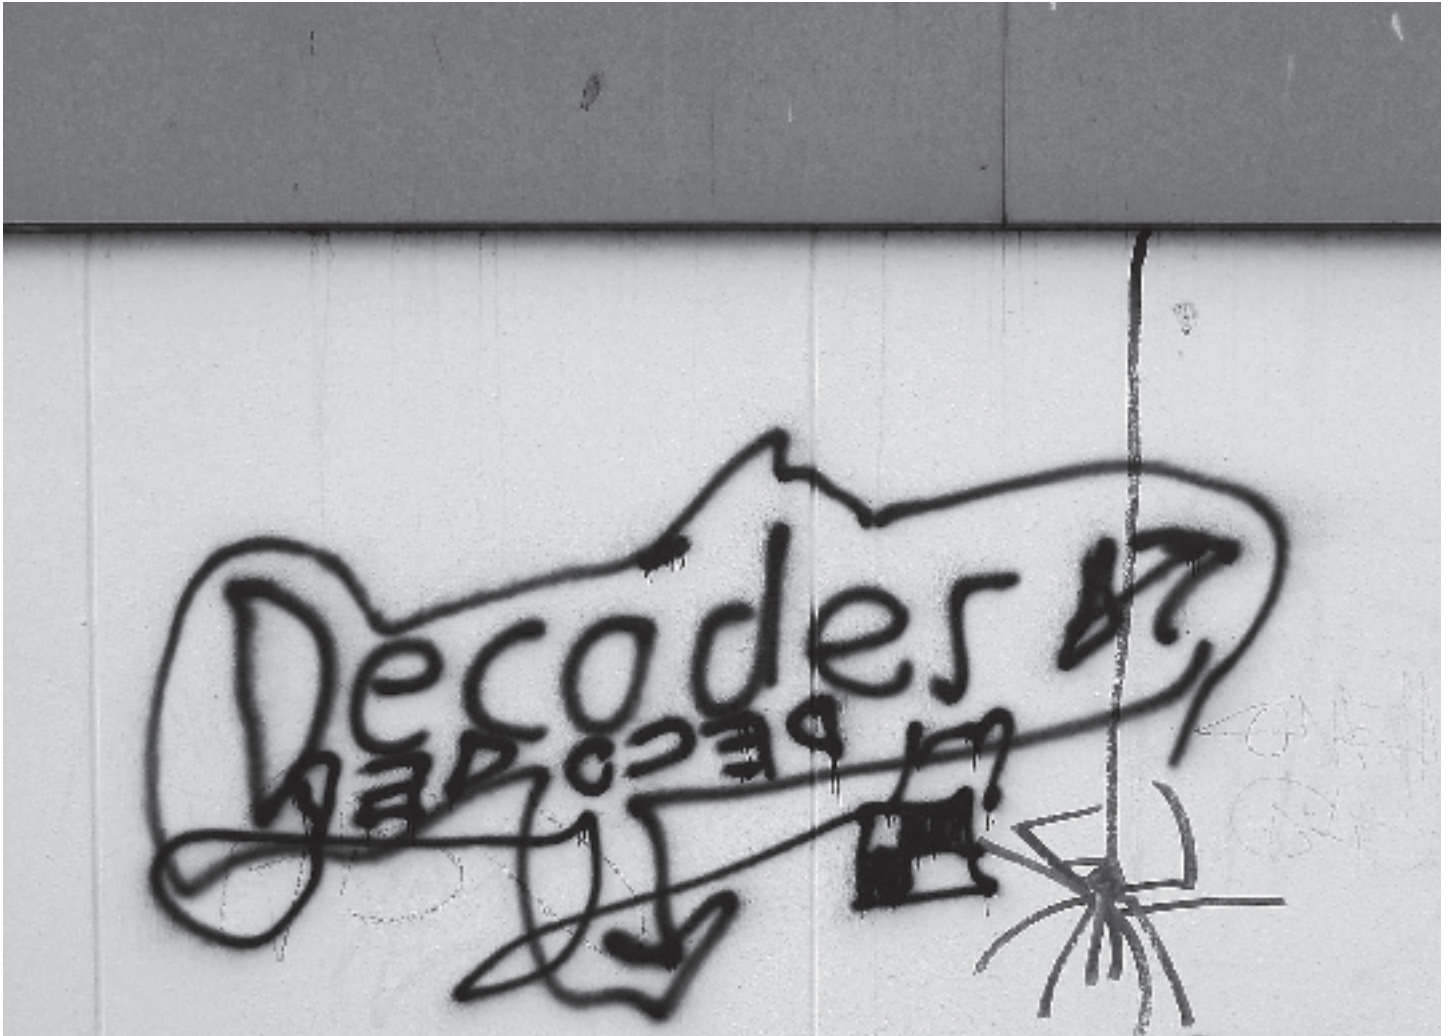

ART IS BLABLA

VON MORITZ KALTHEUNER

Handwritten graffiti in the top left corner, including the letters 'K' and 'M' and some illegible scribbles.

Handwritten graffiti consisting of a large, stylized letter 'S'.

Handwritten graffiti in the top right corner, consisting of a large, stylized letter '8' and other illegible scribbles.

Large, bold, black-painted graffiti text that reads "WEISS IST +".

JÄSSUCH!

H+D

SEE SEH
KEIN MEER MEHR
CPT. CLEPTO