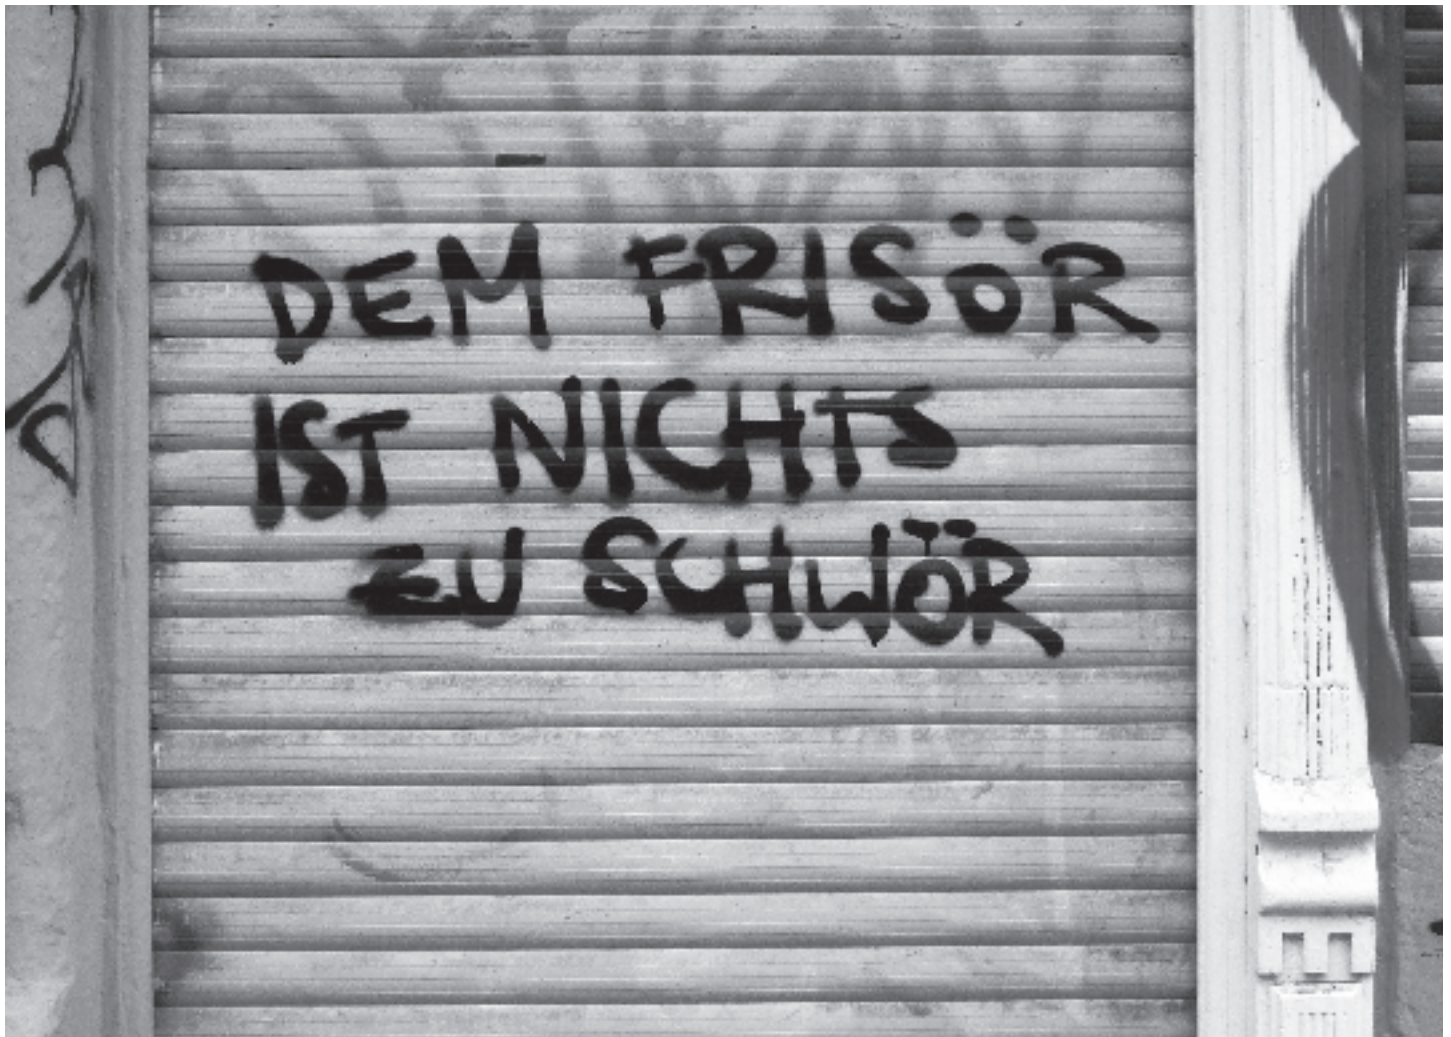

ART IS BLABLA

VON MORITZ KALTHEUNER

Handwritten graffiti in the top left corner, including the letters 'K' and 'M' and some illegible scribbles.

Handwritten graffiti consisting of a large, stylized letter 'S'.

Handwritten graffiti in the top right corner, consisting of a large, stylized letter '8' and other illegible scribbles.

Large, bold, black-painted graffiti text that reads "WEISS IST +".

JÄSSUCH!

H+D

SEE SEH
KEIN MEER MEHR
CPT. CLEPTO