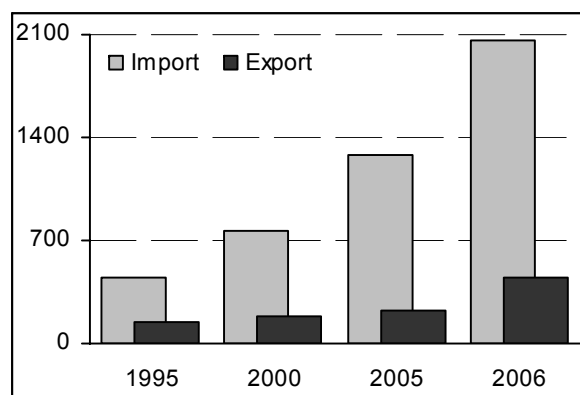

Foreign Trade with the Russian Federation

Imports to Hamburg in million EUR	2,062
This includes (in per cent):	
Mineral-oil products	33.5
copper and copper alloys	26.4
Crude oil and natural gas	23.8
nickel and nickel alloys	3.9
copper ores	2.3
Share of total German imports in per cent	6.8
Exports from Hamburg in million EUR	447
This includes (in per cent):	
Aircrafts	41.4
Machinery & equipment	16.8
Chemical products	4.9
Mineral-oil products	4.0
Perfumes and personal hygiene products	3.3
Share of total German exports in per cent	1.9

Foreign Trade between Hamburg and the Russian Federation

Million EUR

Partnership with St. Petersburg

Since 1957, Hamburg has been a sister city to St. Petersburg, the second largest city in the Russian Federation.

Hamburg Contacts

A number of Hamburg-based associations and organisations specialise in promoting business and cultural relations with the Russian Federation.

The principal contact addresses are:

- General Consulate of the Russian Federation
  Am Feenteich 20, 22085 Hamburg
  Telephone: +49 40 2295201
  Telefax: +49 40 2297727
- Ost- und Mitteleuropa Verein e. V.
  Ferdinandstraße 36, 20095 Hamburg
  Telephone: + 49 40 338945
  Telefax: + 49 40 323578
- HWF Hamburg Business Development Corporation
  Habichtstraße 41, 22305 Hamburg
  Telephone: + 49 40 227019-0
  Telefax: + 49 40 227019-29
- Hamburg Chamber of Commerce Section International
  Adolphsplatz 1, 20457 Hamburg
  Telephone: + 49 40 36138-282
  Telefax: + 49 40 36138-583
- Authority for Labor and Economics
  Department of foreign trade
  CIS, Baltic cooperation
  Alter Steinweg 4, 20459 Hamburg
  Telephone: + 49 40 42841-1761
  Telefax: + 49 40 427941-496

All figures in this folder apply to the year 2006, unless otherwise stated.

Published by:

Bureau of Statistics
Hamburg and Schleswig-Holstein
Steckelhörn 12, 20457 Hamburg
Telephone: +49 40 42831-1766 (Information)
+49 431 6895-9280 (Order)
Telefax: +49 40 42796-4954
E-mail: info-HH@statistik.-nord.de
Internet: www.statistik-nord.de

Date of issue: March 2008

© Duplication and distribution in extracts permitted when properly cited.