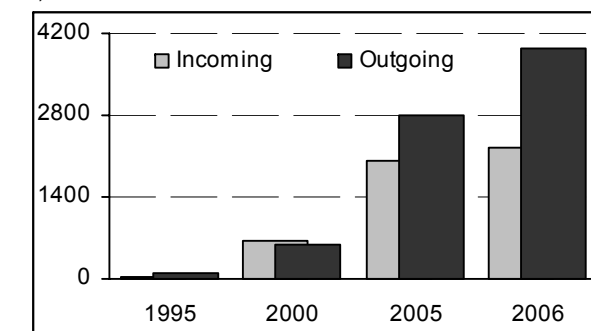

Guests from the Russian Federation	15,103
Percentage of all foreign visitors	2.1
Percentage of total visitors	0.4
Overnight stays of guests from the Russian Federation	37,002
Percentage of overnight stays of foreign visitors	2.4
Percentage of total overnight stays	0.5

Air Traffic with the Russian Federation

Passengers arriving in Hamburg	54,915
of those, from Moscow	38,117
St. Petersburg	16,798
Percentage of all foreign passengers arriving in Hamburg	1.6
Passengers departing from Hamburg	54,698
of those, to Moscow	38,721
St. Petersburg	15,977
Percentage of all passengers departing from Hamburg	1.6

Exhibitions

A total of 35 companies from the Russian Federation took part in exhibitions organised in Hamburg.

Maritime Traffic with the Russian Federation

Cargo transport in 1,000 tons	7,862
Incoming in 1,000 tons	3,836
of which are ... (in per cent)	
General cargo	64.3
Pulp, paper and paper products	8.4
Bulk goods	35.7
heating oil	19.5
Outgoing in 1,000 tons	4,026
of which are ... (in per cent)	
General cargo	97.6
Meat	7.5
building materials	4.6
Bulk goods	2.4
Container traffic in TEU¹	600,261
Degree of containerisation in per cent²	96.7
Of all German shipping ports, Hamburg's share of shipping trade with the Russian Federation in per cent	37.0
Transit goods in 1,000 tons (2005)	1,916

Hamburg Container Traffic with the Russian Federation

Container goods transhipped 1,000 tons

¹ Twenty-foot-equivalent-units

² Share of container goods from total general cargo