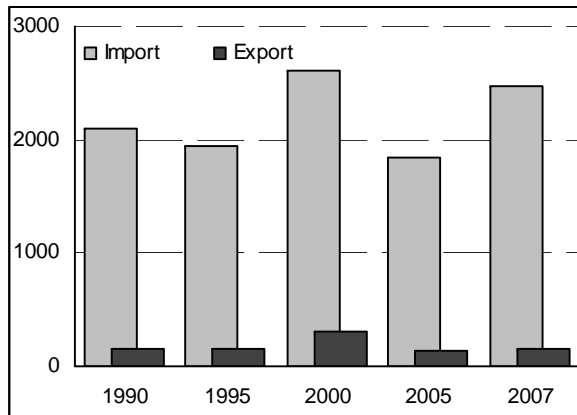

Foreign Trade with Japan

Imports to Hamburg in million EUR	2,467
This includes (in per cent):	
Communications devices	23.6
Machinery & equipment	17.2
Medical instruments	11.1
Motor vehicles	11.0
Watercraft vehicles	8.7
Share of total German imports in per cent	10.1
Exports from Hamburg in million EUR	158
This includes (in per cent):	
Machinery & equipment	22.7
Motoring chassis, Motoring body, Motor	21.1
Medical instruments	9.1
Measuring/control engineering instruments	5.5
Precision technical and optical products	5.0
Share of total German exports in per cent	1.2

Foreign Trade between Hamburg and Japan

Million EUR

Partnership with Osaka

Since 1989, Hamburg and Osaka have been sister cities. Osaka is the third biggest city in Japan with 2.6 million inhabitants.

Hamburg Contacts

A number of Hamburg-based associations and organisations specialise in promoting business and cultural relations with Japan, for example:

- Consulate General of Japan
  Rathausmarkt 5
  20095 Hamburg
  Telephone: +49 40 333017-0
  Telefax: +49 40 3039915
- Japanese Club
  (Nihonjinkai Club)
  Stadthausbrücke 5
  20355 Hamburg
  Telephone: +49 40 37519609
  Telefax: +49 40 37519618
- German-Japanese Society
  zu Hamburg e.V.
  Gotenstrasse 21
  20097 Hamburg
  Telephone: +49 40 2360-1625
  Telefax: +49 40 2360-1610

All figures in this folder apply to the year 2007,
unless otherwise stated.

Published by:

Bureau of Statistics Hamburg and Schleswig-Holstein
Steckelhörn 12, 20457 Hamburg

Telephone: +49 40 42831-1766 (Information)
+49 431 6895-9280 (Orders)

Fax: +49 40 42796-4954

E-mail: info-hh@statistik-nord.de

Internet: www.statistik-nord.de

Date of issue: November 2009

© Reproduction or dissemination of this document, or any parts thereof, permissible provided reference to source is given.