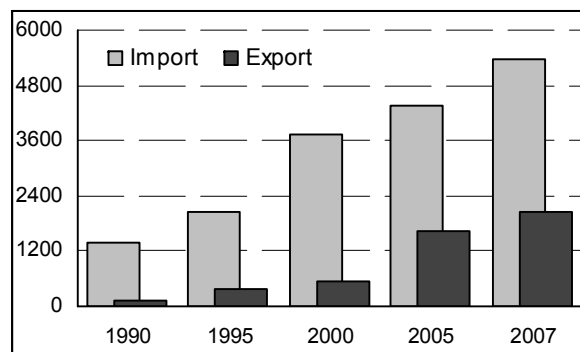

Foreign Trade with China

Imports to Hamburg in million EUR	5,370
This includes (in per cent):	
Clothing	17.9
Radios and television sets	8.8
Communication devices	7.8
Machinery & equipment	7.6
Electro-technical products	5.0
Share of total German imports in per cent	9.5
Exports from Hamburg in million EUR	2,040
This includes (in per cent):	
Aircrafts	60.9
Copper and copper alloy	8.7
Machinery & equipment	4.0
Fertilizers	2.7
Synthetics	2.4
Share of total German exports in per cent	5.9
China ranks second among Hamburg's leading foreign-trade partners.	

Foreign Trade between Hamburg and China

Million EUR

Partnership with Shanghai

Since 1986, Hamburg has been a sister city to Shanghai, China's second largest city with about 18.0 million inhabitants living in a total area of approximately 6,300 square kilometers, a leading port and trade centre as well as a metropolis of media, culture and science.