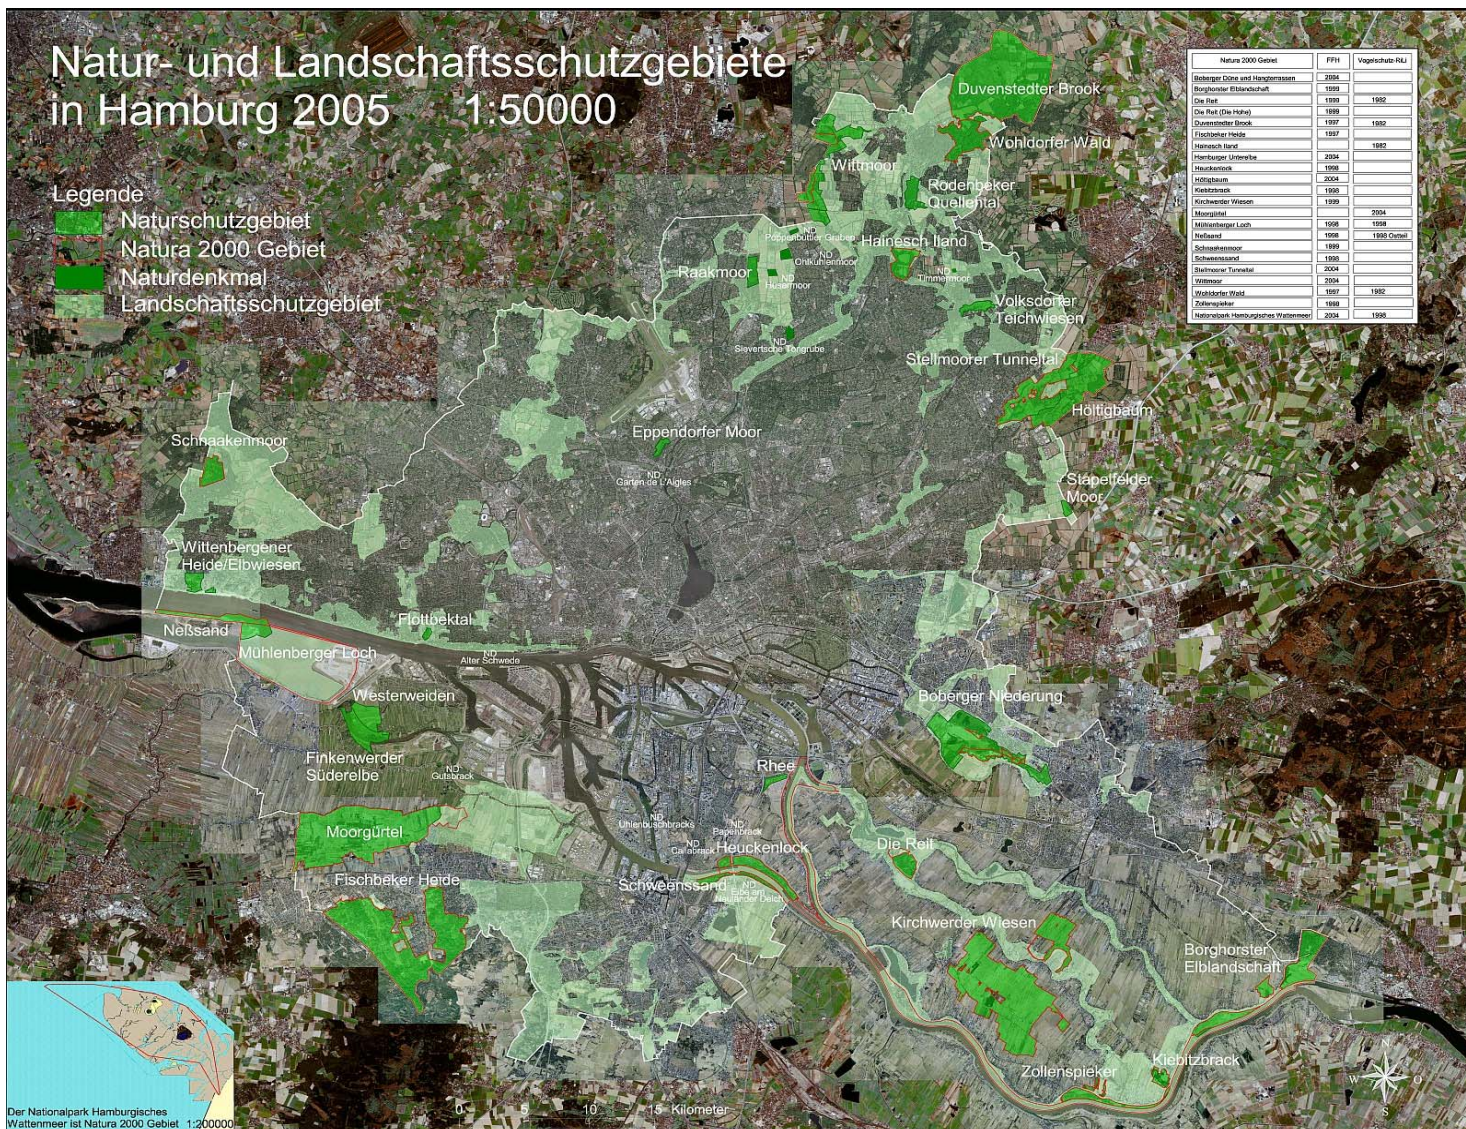

How we act in the line of esd in the region of Hamburg...

Background: Overview on landscape and biological values