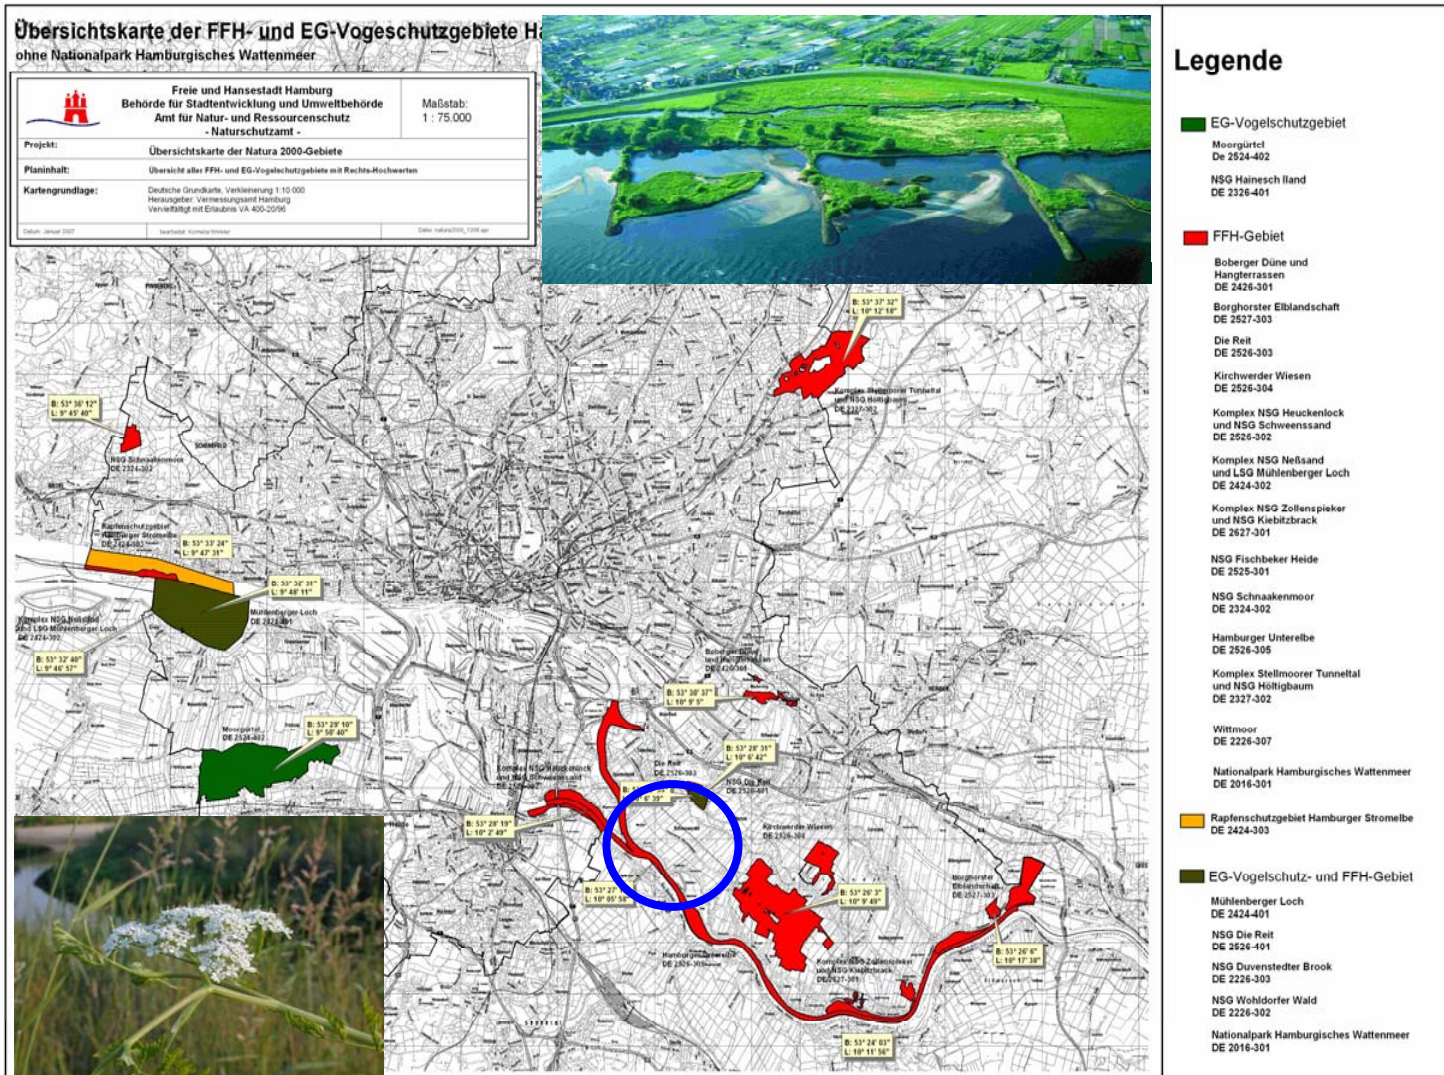

How we act in the line of esd in the region of Hamburg... Solar village in the neighbourhood – learning about energy

How we act in the line of esd in the region of Hamburg...

Background: Overview on landscape and biological values

How we act in the line of esd in the region of Hamburg... Elbe protection area „Heuckenlock“ - Hot spot of biodiversity

Work of free lancers - members of ANU LV HH e. V – one example: Diplom-Biologin Heike Markus-Michalczyk

How we act in the line of esd in the region of Hamburg... Fresh water wadden area – Nature protection area „Heuckenlock“

How we act in the line of esd in the region of Hamburg... Elbe protection area „Heuckenlock“: Hot spot of biodiversity